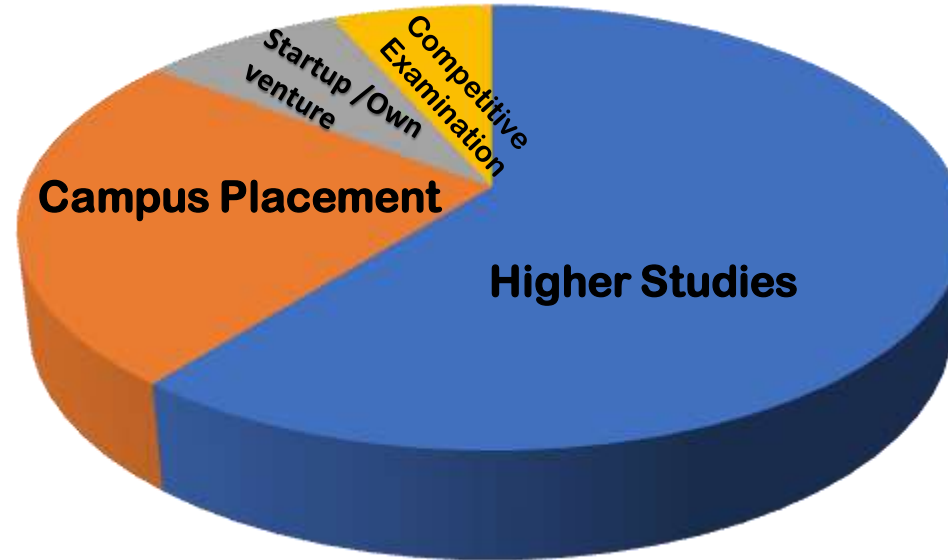

STUDENTS PROGRESSION

Wrig Nanosystems Pvt. Ltd.

Students Progression	Percentage (%)
Higher Studies	51
Campus Placement	24*
Own Venture/Family Business	11
Competitive Exams	14

*96 % Students placed seeking campus placement

Highest Salary offered : 9.0 Lac pa ; Minimum Salary offered : 2.40 Lac pa