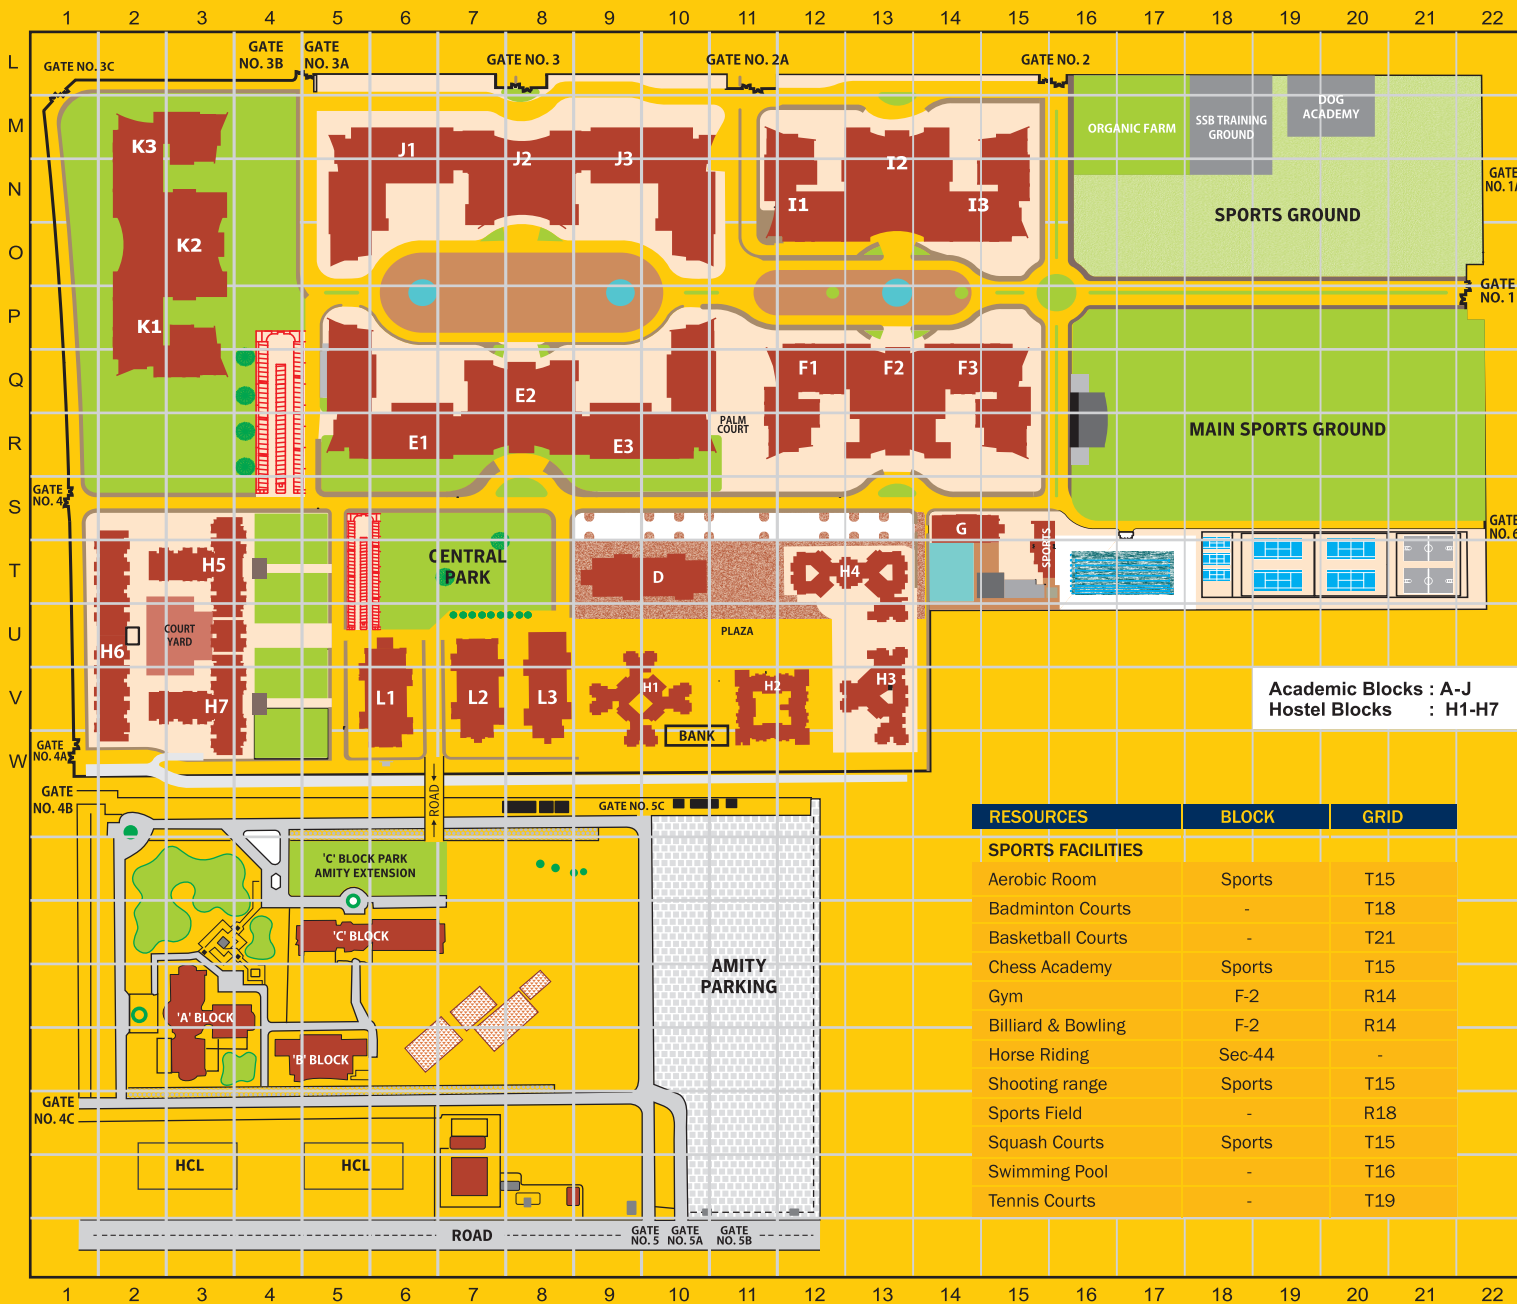

AMITY UNIVERSITY

Academic Blocks : A-J
Hostel Blocks : H1-H7

RESOURCES	BLOCK	GRID
SPORTS FACILITIES		
Aerobic Room	Sports	T15
Badminton Courts	-	T18
Basketball Courts	-	T21
Chess Academy	Sports	T15
Gym	F-2	R14
Billiard & Bowling	F-2	R14
Horse Riding	Sec-44	-
Shooting range	Sports	T15
Sports Field	-	R18
Squash Courts	Sports	T15
Swimming Pool	-	T16
Tennis Courts	-	T19

RESOURCES	BLOCK	GRID
AUDITORIUMS		
L3 Block Audi	L-3	V8
E-2 Block Audi	E-2	R8
F-2 Audi	F-2	R13
I-2 Audi (Moot Court)	I-2	N13
LOUNGE		
E-2 Lounge	E-2	Q8
F-2 Lounge	F-2	Q12
I-2 Lounge	I-2	N14
HALLS		
A Block Seminar Hall	A	U6
E-2 Seminar Hall	E-2	Q8
F-3 Seminar Hall	F-3	Q15
F-2 Seminar Hall	F-2	Q12
F-2 MDP Hall	F-2	Q13
F-3 MDP Hall	F-3	R15
CAFETERIAS/FOOD COURTS		
D-Block Cafeteria	D	T9
H-Block Cafeteria	Court Yard	U3
Mega Byte	E-1	Q5
Olympia	I-2	N13
Subway, Dosa Plaza, Bikano	Court Yard	U3
Domino's, Cafe Coffee Day	Court Yard	U3
Wall Street, Mint Cafe	F-2	R13

RESOURCES	BLOCK	GRID
OFFICES		
Accounts Office	A	V7
Administration Office	D	T10
Admission Office	J2	N8
Anti Ragging Office	L-1	U6
Counselling Office	H-6	V2
Hostel Office	H-6	U2
ID Card Office	E-1	R6
Incubator	E-3	R9
Intl. Affairs Office	E-2	R8
Registrar Office	E-2	Q7
Examination Office	E-2	Q7
Security Office	GATE-1	P22
Vice Chancellor's Office	E-2	R7

RESOURCES	BLOCK	GRID
OTHER FACILITIES		
Arcadia	F2	R13
Bank & ATM (Allahabad Bank)	-	V10
ATM (Axis Bank & OBC Bank)	Court Yard	V3
Book Shop (Teksons)	Court Yard	T21
Clinic	D	T10
Creche	H-1	V9
General Store	Court Yard	T3
Laptop Help Desk	F-2	R14
Laundry (London House)	D	T9
Library (Central)	J2	N8
Parents Lounge	Court Yard	V2
Salon (L'Oreal)	Court Yard	T2
Post Office	Gate No. 4A	W01
Stage	-	R16
The Amity Store	Court Yard	3U
Underground Parking 1	-	M11
Underground Parking 2	-	L5
Underground Parking 3	Gate No. 3A	-