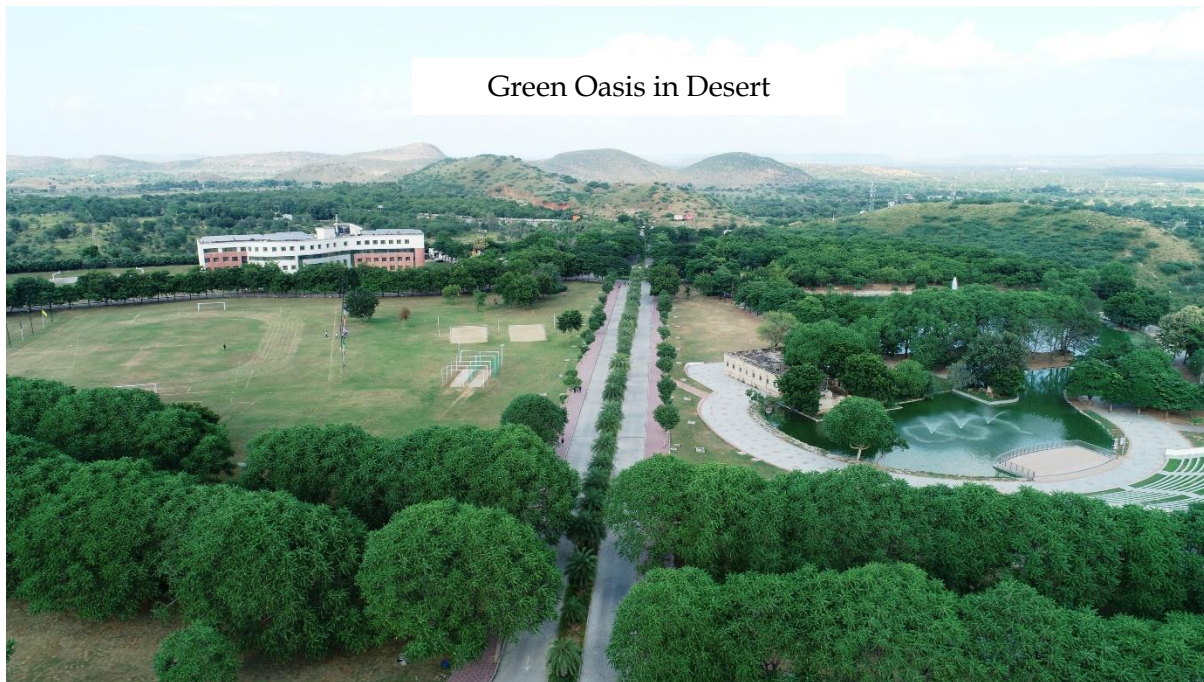

AMITY UNIVERSITY

RAJASTHAN

SDG 15 - Life on Land

Amity University, Rajasthan, located in the mountain ranges of the Aravali and adjoining to semi-arid zone of Indian Thar Desert, University is committed to create its 152-acre campus into green oasis by using sustainable practice with a manmade water-harvesting lake contributing towards conservation of natural resources and flora and fauna. University is serious about desertification and land degradation including pollution on land which is global concern, majority of our departments and research center are executing R & D and organizing awareness in society and contribute actively and effectively. The university has reshaped its campus into a green oasis which attracts rich flora and fauna biodiversity and encourages its stakeholders to promote the same.

AIB, AIMT, ABS YSBC, ASAS, ASET are considering environment related issues while designing research problems of doctoral programmes. The university has policy on waste management which protects its green belt from pollutants including plastic waste.

University gives priority to its neighboring cultivars for food supply and committed towards the sustainability. The university organized various education programmes on eco systems and its conservation.